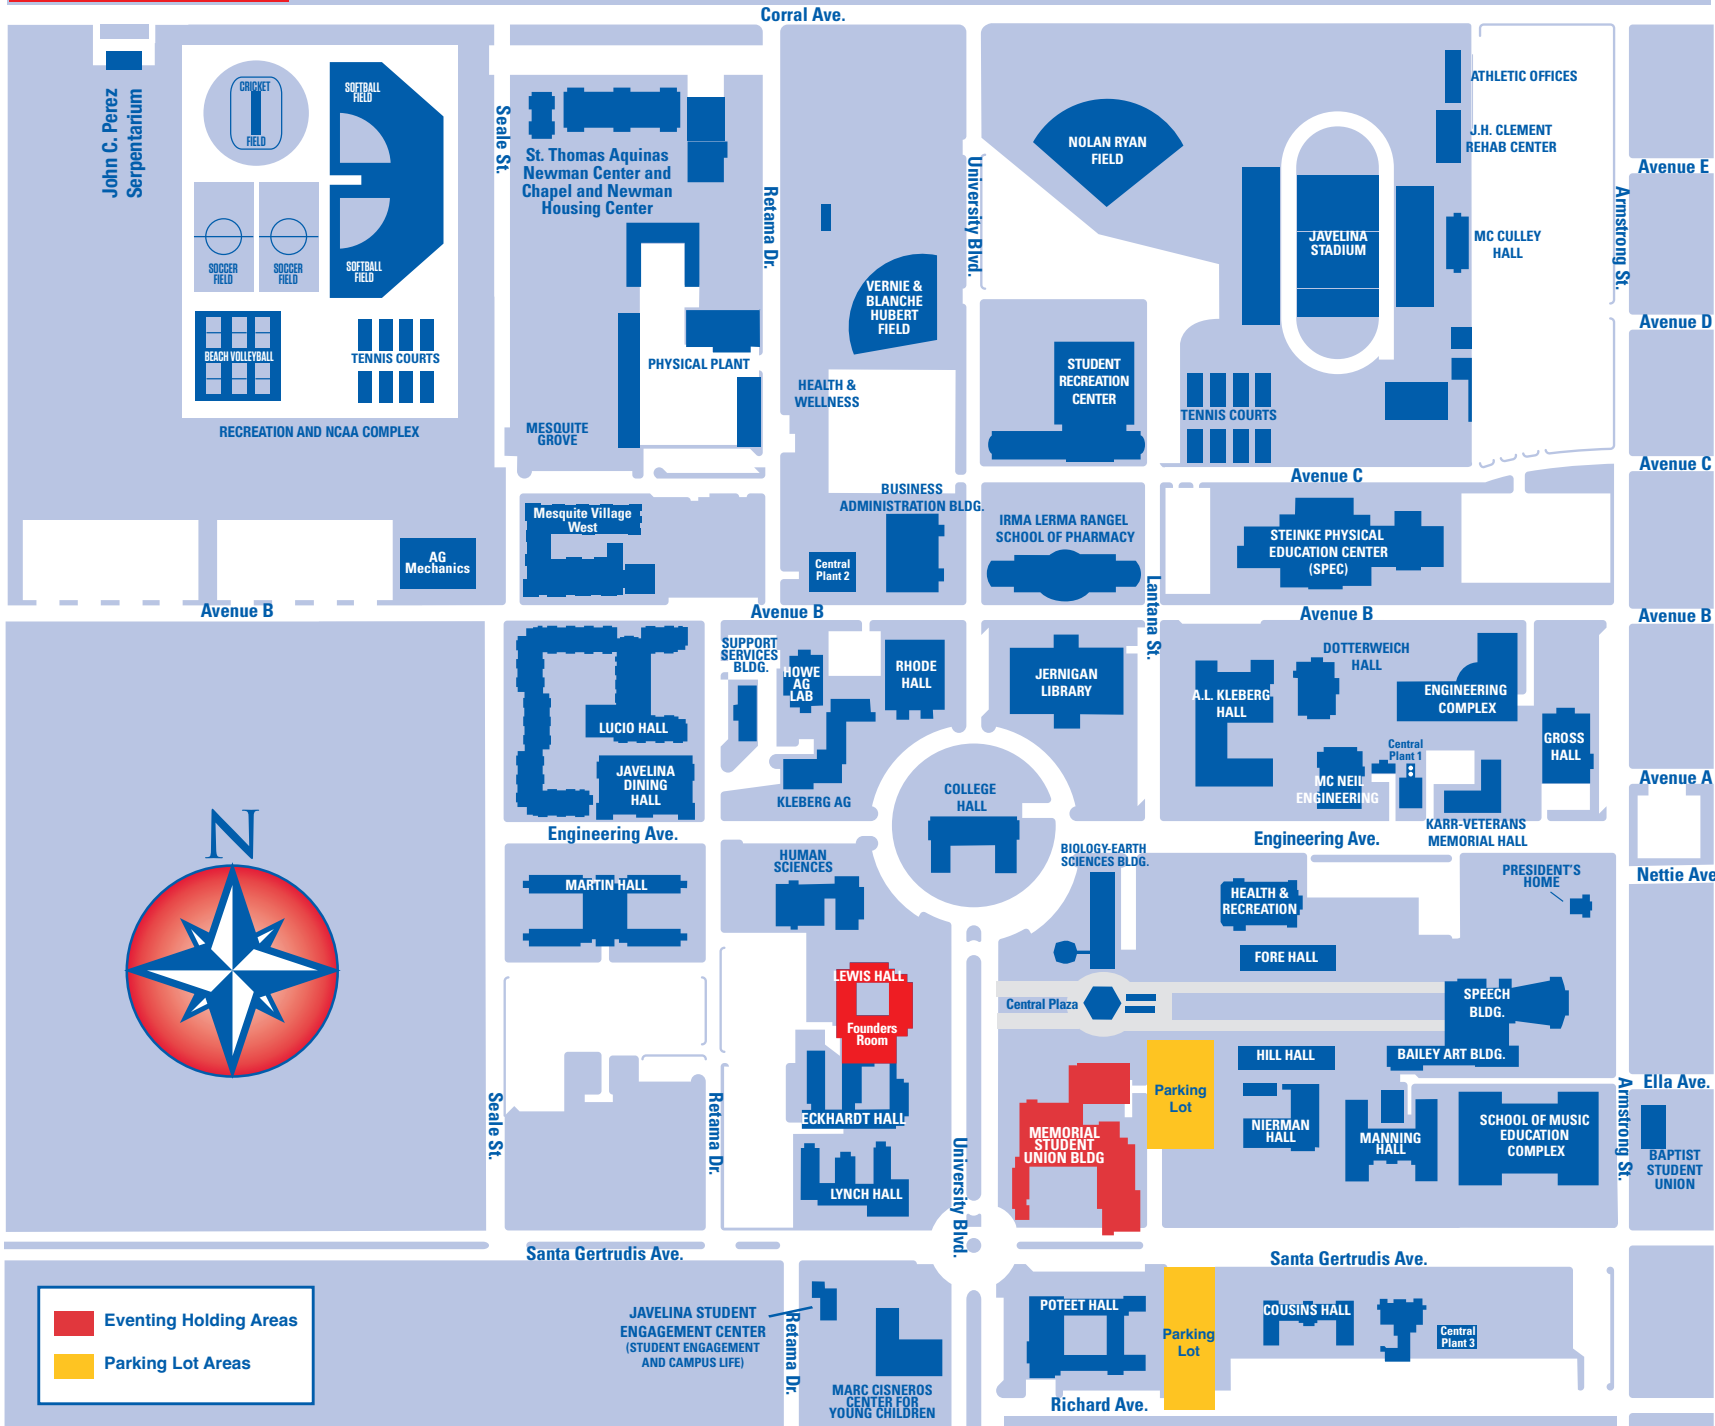

CAMPUS MAP

SCAN QR
CODE TO
VIEW VIRTUAL
CAMPUS MAP

Memorial Student Union (MSUB) 2nd Floor

IMPORTANT NUMBERS

University Police Department
361-593-2611

WiFi Assistance
361-593-3364