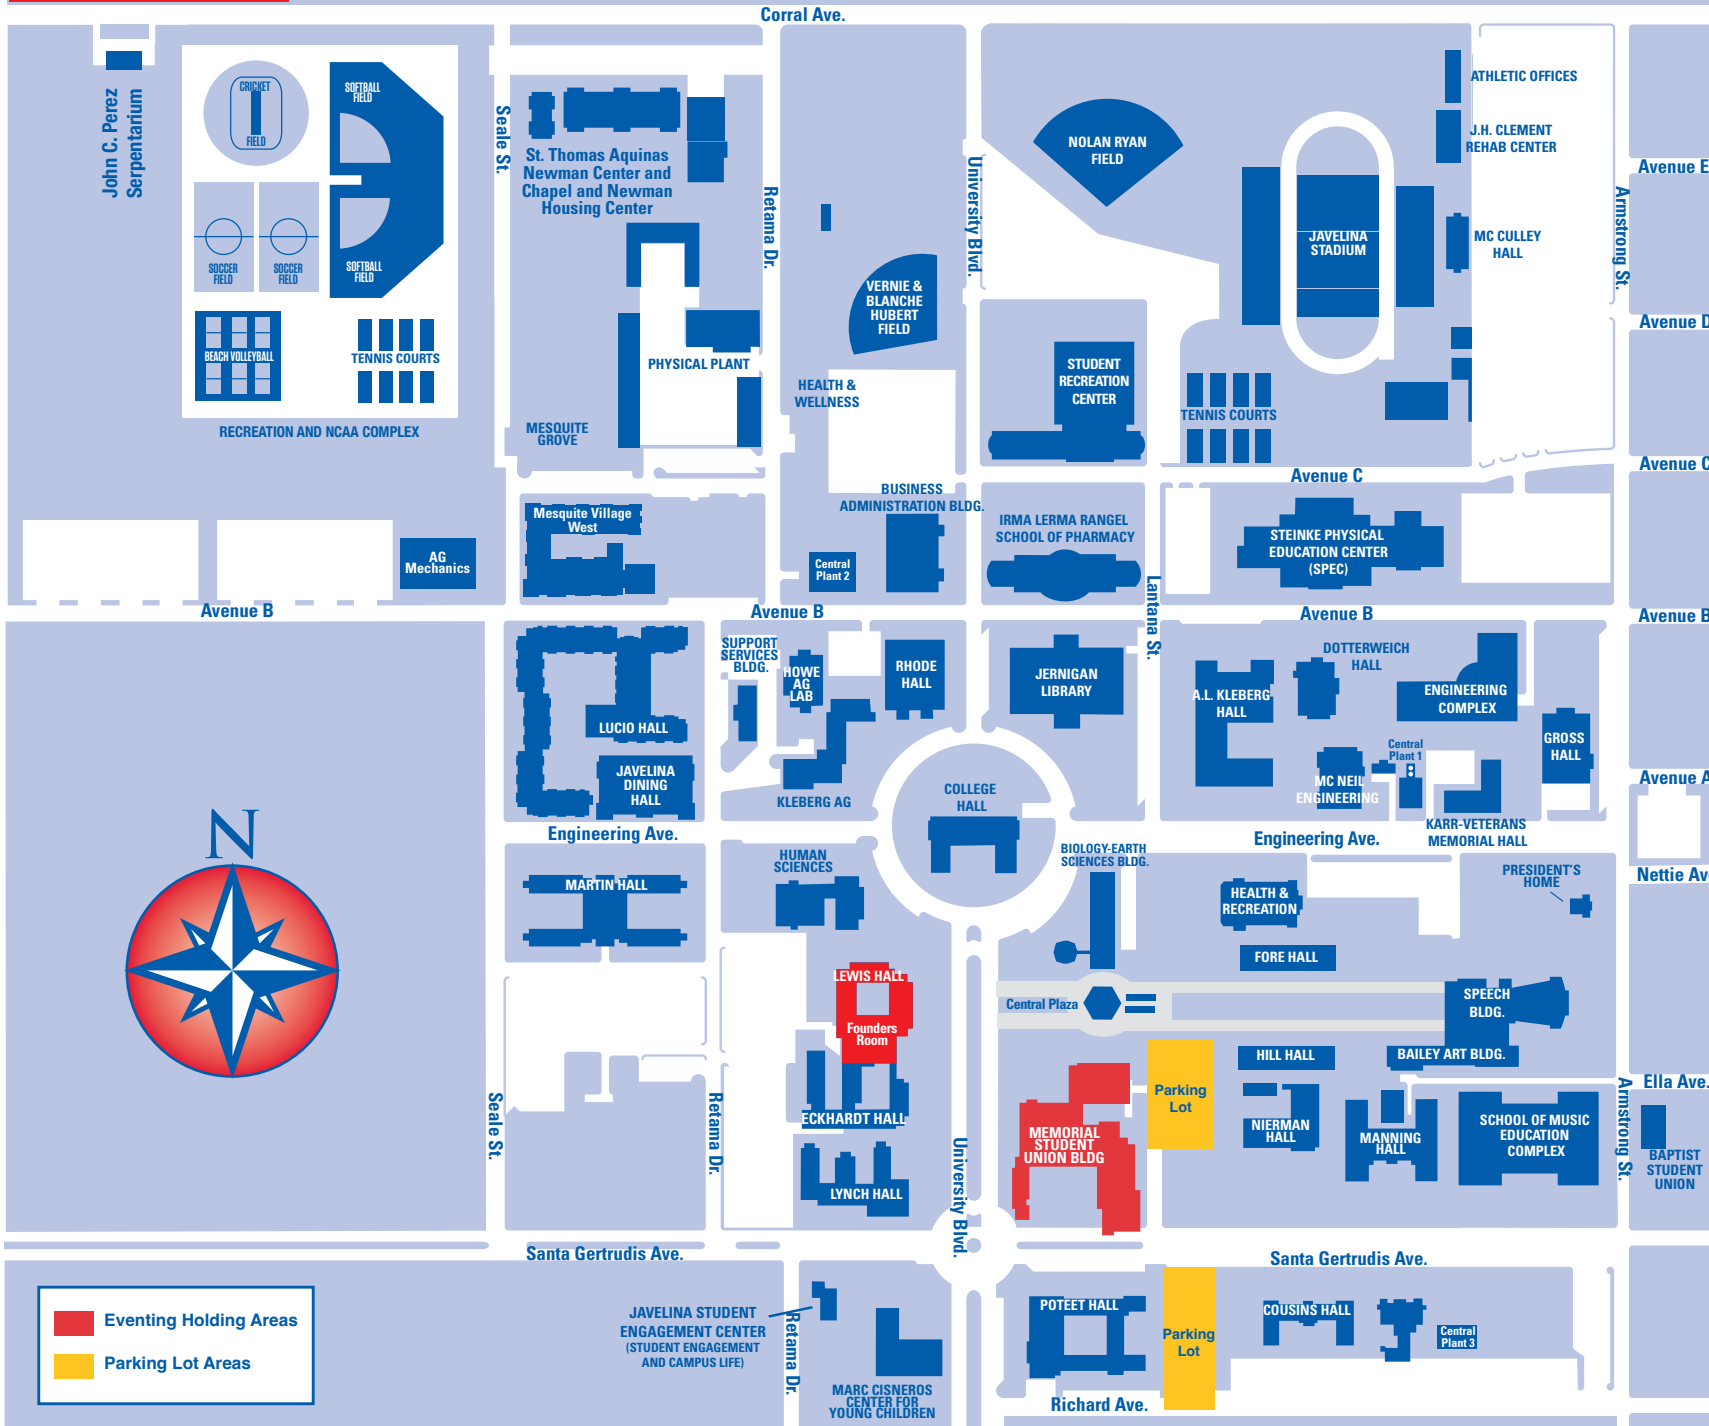

Tio & Janell Kleberg Wildlife Research Park

Caesar Kleberg Wildlife Center (CKWC) is located in Kleberg Wildlife Research Park

TEXAS A&M  
UNIVERSITY  
KINGSVILLE®

# CAMPUS MAP

SCAN QR  
CODE TO  
VIEW VIRTUAL  
CAMPUS MAP

# Memorial Student Union (MSUB) 2nd Floor